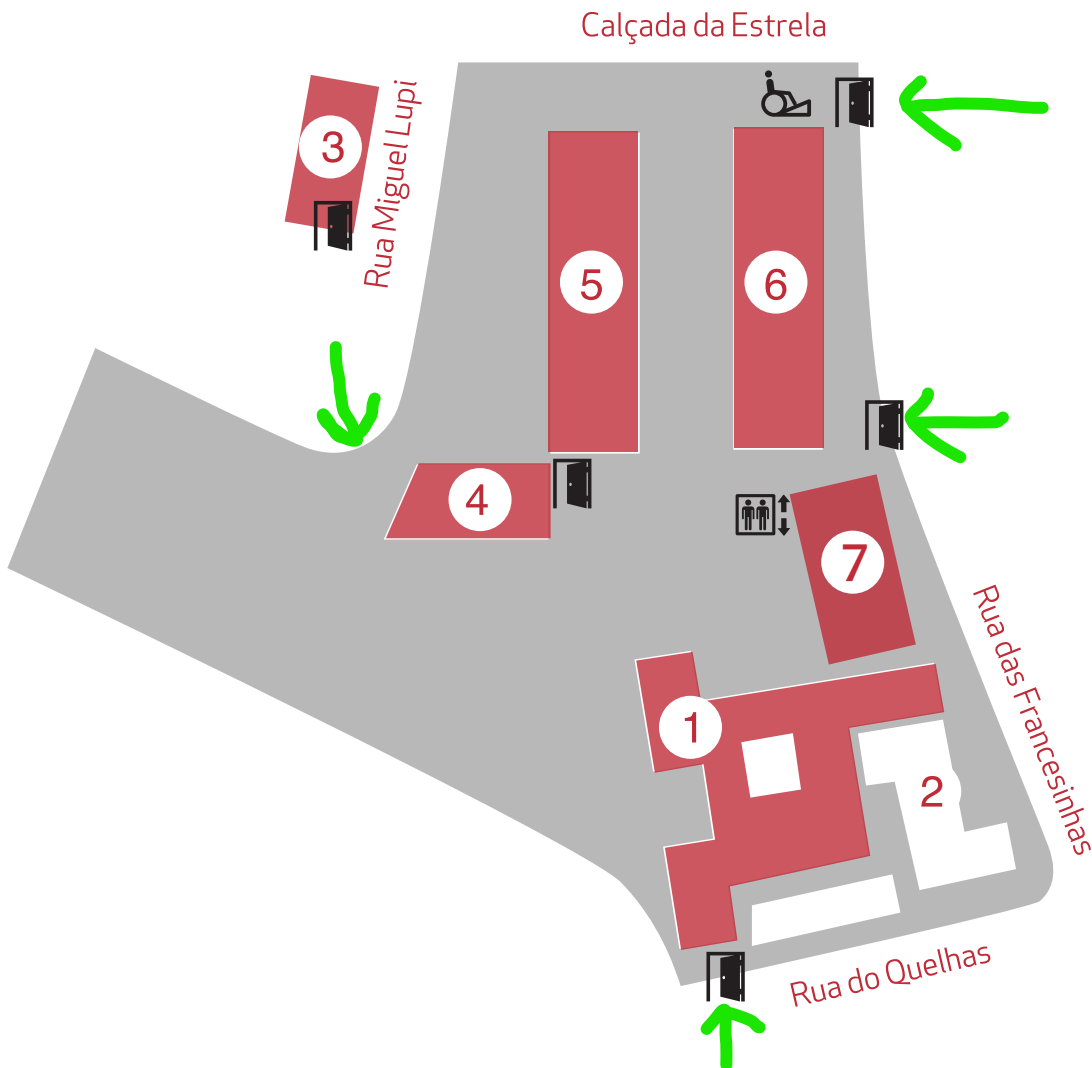

# MAP OF ISEG BUILDINGS

## 1. Quelhas Building (rooms)

- Auditorium CGD
  - Auditorium 2
  - Auditorium 3
- } 2<sup>nd</sup> floor
- Room Staples
  - Room Santander
  - Room IAPMEI
  - Room CTT
  - Room Delta
  - Room 306
  - Room Millenium BCP
- } 3<sup>rd</sup> floor
- Amphitheatre Novo Banco
  - Amphitheatre 1
  - Amphitheatre 3
  - Amphitheatre 4
  - Noble Hal
- } 4<sup>th</sup> floor

## 3. Miguel Lupi Building